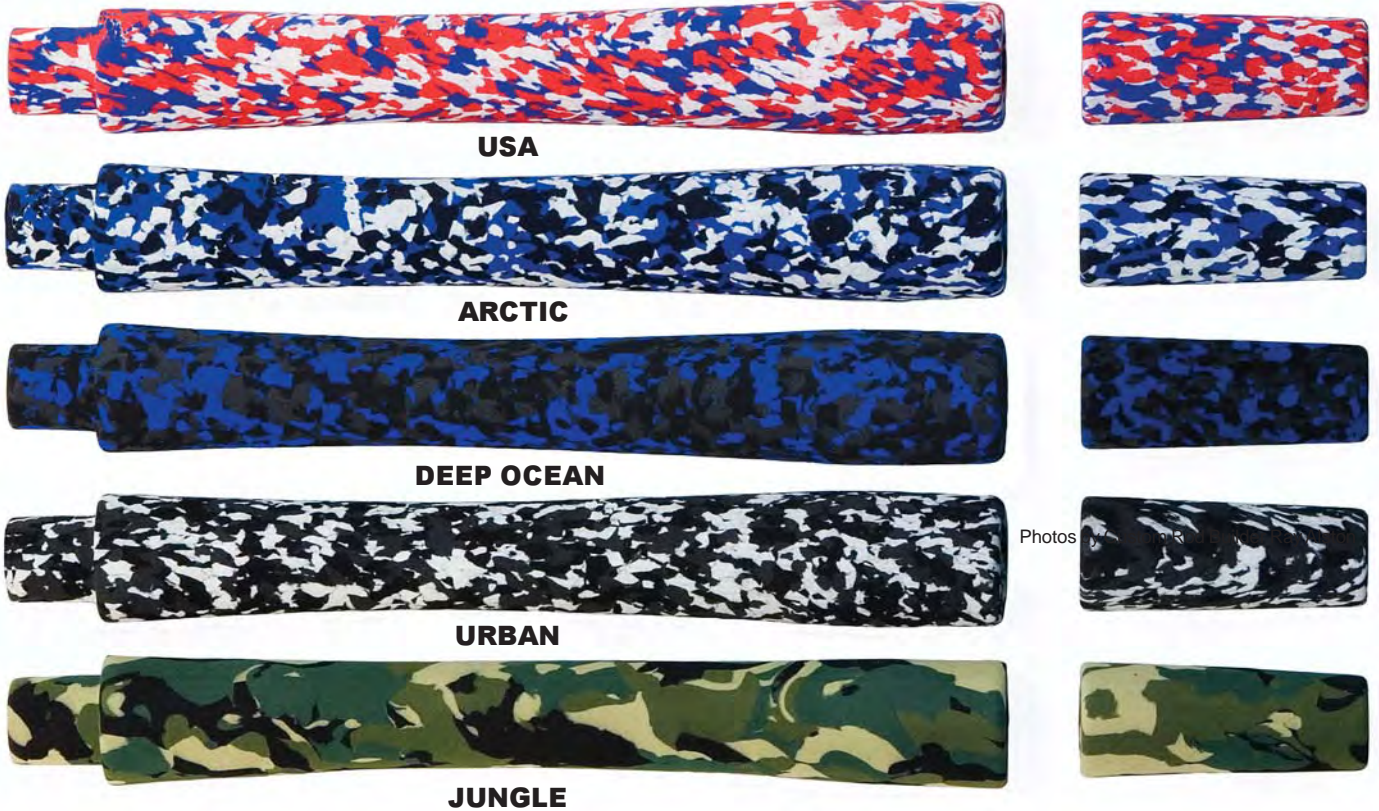

Pac Bay Components

KAMO - Camouflage EVA Grips

A Complete Arsenal...

New from Pac Bay -
A complete arsenal of
camouflage grips for
every fishing
environment.

Four new Kamo designs complement our classic green Jungle Kamo grips.

Pre-shaped EVA foam grips are remarkably light weight, extremely durable with a 55 degree hardness.

Available in our most popular sizes: 8.75" rear grip with 3 IDs .375", .5", & .625", and a 2.5" fore grip with three IDs .25", .375", & .5".