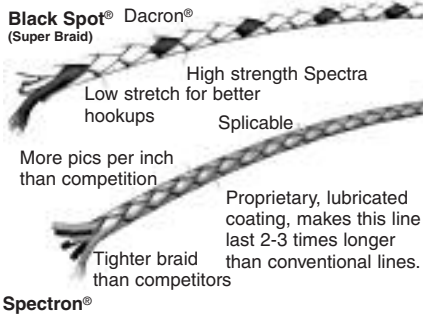

SPECTRON® “STRENGTH OF STEEL”

Braided with space age fibers. Spectron combines a revolutionary low stretch, polyethylene fiber with Cortland’s unsurpassed braiding technology. Features include: Incredibly low diameter to strength ratio • 50lb test is the same as 12lb monofilament • Approx. 4% stretch • Extremely low stretch creates unbelievable hook setting power • Superior abrasion resistance • Increased line capacity • Due to its low diameter you can hold significantly more line on your reel than with monofilament • The polyethylene fiber is naturally hydrophobic • It not only won’t absorb water - it repels it! • Amazingly limp • This is a superb bait casting and spinning line with absolutely no memory • Powerful casting performance • Its slick finish reduces drag/friction on your rod guides, adding greater casting distance • Highly sensitive resulting in more positive hook ups.

SUPER BRAID-BLACKSPOT

White line with black spots.

150 YARD

No.	Test
173002	35
173019	50
173026	80

300 YARD

173033	35
173040	50
173057	80

600 YARD

191211	35
191228	50
191235	80

1200 YARD

173064	35
173071	50
173088	80
181571	130
181557	200