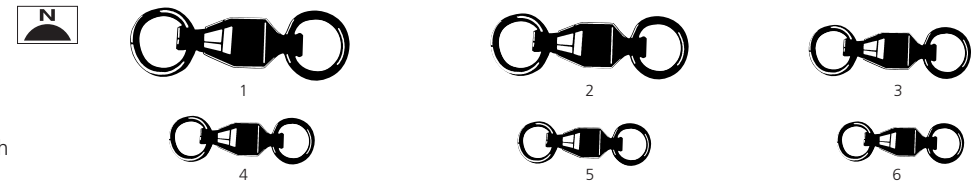

SIZE	7/400	6/300	5/200	4/150	3/100	2/45	1/30	0/25
PACK CODE	L2	L2	L3	L3	L4	L4	L4	L4
B/S LBS	400	300	200	150	100	45	30	25
B/S KG	180	135	90	68	45	20	14	11

77252
BALL BEARING SWIVEL
WITH WELDED RINGS
AND CROSS-LOCK SNAP

Polished ball bearings for
smooth operation. Strong,
solid-welded double rings.
Cross-lock snap. Black.

SIZE	7/400	6/300	5/200	4/150	3/100	2/45	1/30	0/25
PACK CODE	L2	L2	L3	L3	L4	L4	L4	L4
B/S LBS	400	300	200	150	100	45	30	25
B/S KG	180	135	90	68	45	20	14	11

77254N
BALL BEARING SWIVEL
WITH 2 SPLIT RINGS

Polished ball bearings for smooth
operation, split rings, nickel.

SIZE	1	2	3	4	5	6
PACK CODE	12/L4	12/L4	12/L4	12/L3	12/L3	12/L3
B/S LBS	70	50	30	20	15	12
B/S KG	32	23	14	9	7	5