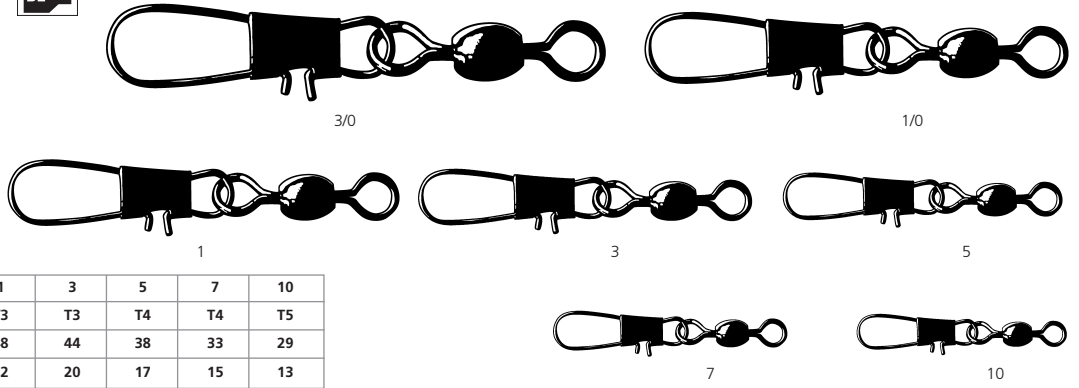

77242
CRANE SWIVEL
WITH INTERLOCK SNAP

Free spinning performance.
Interlock snap. Black.

SIZE	3/0	1/0	1	3	5	7	10
PACK CODE	T3	T3	T3	T3	T4	T4	T5
B/S LBS	77	62	48	44	38	33	29
B/S KG	35	28	22	20	17	15	13

77250
BALL BEARING SWIVEL
WITH WELDED RINGS

Polished ball bearings for smooth
operation. Strong, solid-welded
double round rings. Black.