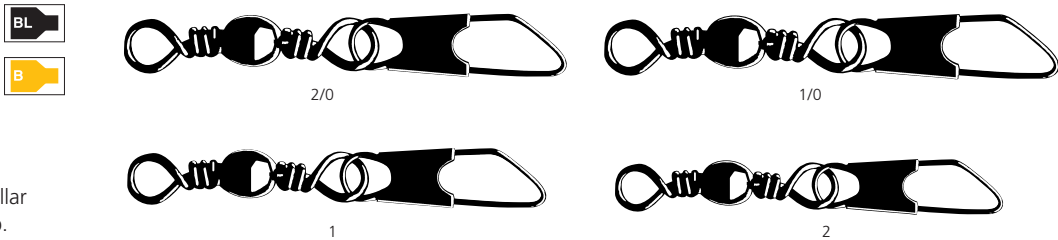

You Never Know
What's Down
There...

77121
FLY LINE PIN

Slices in shank. Bronzed.

SIZE	9	10
PACK CODE	12, 3K	12, 3K

77145
SNAP HOOK

Ringed. Bronzed.

SIZE	1	2	3
PACK CODE	12, 3V	12, 3V	12, 3V

77210
77210B
BARREL SWIVEL

Solid no-twist protection. Solid collar and 3-twist wire eyes.

77210													
SIZE	2/0	1/0	1	2	4	6	8	10	12	14	16	18	20
PACK CODE	T4	T5	T6	T7	T8	T10	T12	T12	T12	T12	T12	T12	T12
B/S LBS	T4	T5	T6	T7	T8	T10	T12	T12	T12	T12	T12	T12	T12
B/S KG	T4	T5	T6	T7	T8	T10	T12	T12	T12	T12	T12	T12	T12

77210B						
SIZE	4	6	8	10	12	14
PACK CODE	T8	T10	T12	T12	T12	T12
B/S LBS	62	44	38	33	22	22
B/S KG	28	20	17	15	10	10

77215
77215B
BARREL SWIVEL WITH SAFETY SNAP

Solid no-twist protection. Solid collar and 3-twist wire eyes. Safety snap.