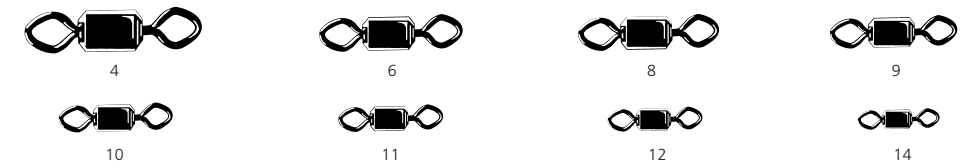

77254N
BALL BEARING SWIVEL
WITH 2 SPLIT RINGS

Polished ball bearings for smooth
operation, split rings, nickel.

SIZE	1	2	3	4	5	6
PACK CODE	12/L4	12/L4	12/L4	12/L3	12/L3	12/L3
B/S LBS	70	50	30	20	15	12
B/S KG	32	23	14	9	7	5

77315N
BARREL SWIVEL
WITH INTERLOCK SNAP

Solid no-twist protection. Solid collar and 3-twist wire eyes. Nickel.

SIZE	2/0	1/0	1	3	5	7	10	12	14	16
PACK CODE	T4	T5	T6	T7	T8	T10	T12	T12	T12	T12
B/S LBS	77	71	66	66	55	44	26	22	22	18
B/S KG	35	32	30	30	25	20	12	10	10	8

77500
ROLLING SWIVEL
WITH DIAMOND EYE

Free spinning performance. Unique diamond eye helps to prevent knot slippage. Keeps knot in-line for maximum rotation. Black.

The innovative new Rolling Swivel with Diamond Eye allows the knot to stay properly centered for true and efficient rotation.

SIZE	4	6	8	9	10	11	12	14
PACK CODE	T8	T9	T10	T11	T12	T12	T12	T12
B/S LBS	144	118	104	93	69	64	49	40
B/S KG	65	53	47	42	31	29	22	18

77550
ROLLING SWIVEL
WITH DIAMOND EYE
AND J-HOOK SNAP

Free spinning performance. Unique diamond eye helps to prevent knot slippage. Keeps knot in-line for maximum rotation. 1-piece wire snap with j-hook 'n' lock. Black.