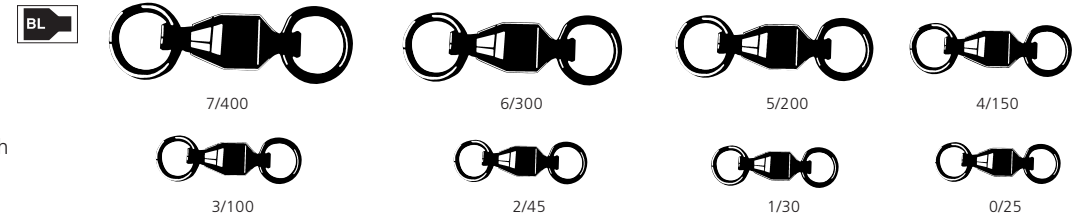

77215B						
SIZE	4	6	8	10	12	14
PACK CODE	T8	T10	T12	T12	T12	T12
B/S LBS	62	44	38	33	22	22
B/S KG	28	20	17	15	10	10

77242
CRANE SWIVEL
WITH INTERLOCK SNAP

Free spinning performance.
Interlock snap. Black.

SIZE	3/0	1/0	1	3	5	7	10
PACK CODE	T3	T3	T3	T3	T4	T4	T5
B/S LBS	77	62	48	44	38	33	29
B/S KG	35	28	22	20	17	15	13

77250
BALL BEARING SWIVEL
WITH WELDED RINGS

Polished ball bearings for smooth
operation. Strong, solid-welded
double round rings. Black.