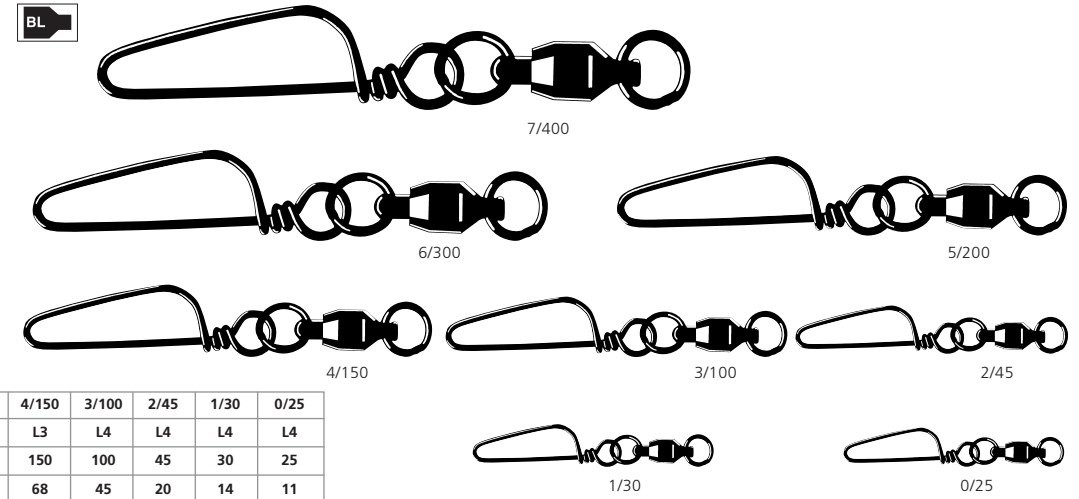

77215B						
SIZE	4	6	8	10	12	14
PACK CODE	T8	T10	T12	T12	T12	T12
B/S LBS	62	44	38	33	22	22
B/S KG	28	20	17	15	10	10

77242
CRANE SWIVEL
WITH INTERLOCK SNAP

Free spinning performance.
Interlock snap. Black.

SIZE	3/0	1/0	1	3	5	7	10
PACK CODE	T3	T3	T3	T3	T4	T4	T5
B/S LBS	77	62	48	44	38	33	29
B/S KG	35	28	22	20	17	15	13

77250
BALL BEARING SWIVEL
WITH WELDED RINGS

Polished ball bearings for smooth
operation. Strong, solid-welded
double round rings. Black.

SIZE	7/400	6/300	5/200	4/150	3/100	2/45	1/30	0/25
PACK CODE	L2	L2	L3	L3	L4	L4	L4	L4
B/S LBS	400	300	200	150	100	45	30	25
B/S KG	180	135	90	68	45	20	14	11

77252
BALL BEARING SWIVEL
WITH WELDED RINGS
AND CROSS-LOCK SNAP

Polished ball bearings for
smooth operation. Strong,
solid-welded double rings.
Cross-lock snap. Black.

SIZE	7/400	6/300	5/200	4/150	3/100	2/45	1/30	0/25
PACK CODE	L2	L2	L3	L3	L4	L4	L4	L4
B/S LBS	400	300	200	150	100	45	30	25
B/S KG	180	135	90	68	45	20	14	11