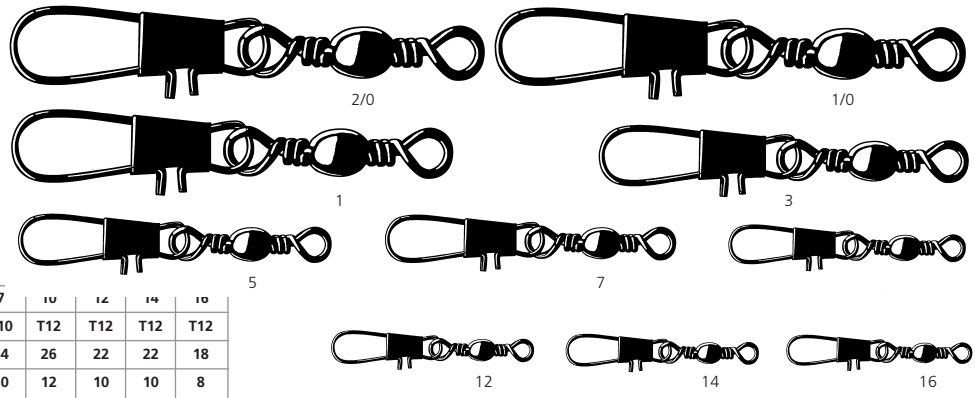

Polished ball bearings for
smooth operation. Strong,
solid-welded double rings.
Cross-lock snap. Black.

SIZE	7/400	6/300	5/200	4/150	3/100	2/45	1/30	0/25
PACK CODE	L2	L2	L3	L3	L4	L4	L4	L4
B/S LBS	400	300	200	150	100	45	30	25
B/S KG	180	135	90	68	45	20	14	11

77254N
BALL BEARING SWIVEL
WITH 2 SPLIT RINGS

Polished ball bearings for smooth
operation, split rings, nickel.

SIZE	1	2	3	4	5	6
PACK CODE	12/L4	12/L4	12/L4	12/L3	12/L3	12/L3
B/S LBS	70	50	30	20	15	12
B/S KG	32	23	14	9	7	5

77315N
BARREL SWIVEL
WITH INTERLOCK SNAP

Solid no-twist protection. Solid collar and 3-twist wire eyes. Nickel.

SIZE	2/0	1/0	1	3	5	7	10	12	14	16
PACK CODE	T4	T5	T6	T7	T8	T10	T12	T12	T12	T12
B/S LBS	77	71	66	66	55	44	26	22	22	18
B/S KG	35	32	30	30	25	20	12	10	10	8