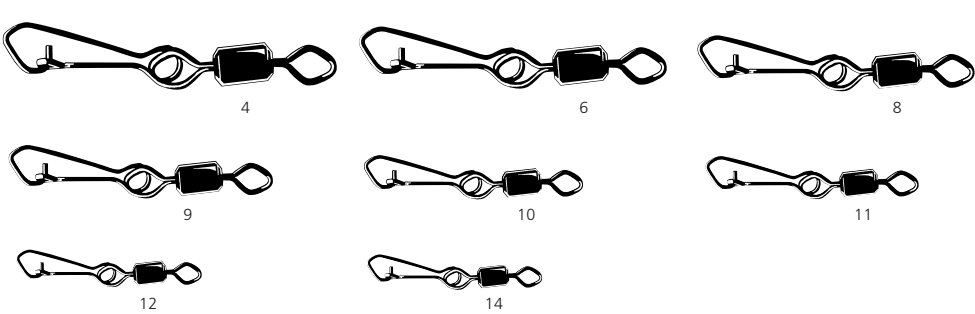

77315N
BARREL SWIVEL
WITH INTERLOCK SNAP

Solid no-twist protection. Solid collar and 3-twist wire eyes. Nickel.

SIZE	2/0	1/0	1	3	5	7	10	12	14	16
PACK CODE	T4	T5	T6	T7	T8	T10	T12	T12	T12	T12
B/S LBS	77	71	66	66	55	44	26	22	22	18
B/S KG	35	32	30	30	25	20	12	10	10	8

77500
ROLLING SWIVEL
WITH DIAMOND EYE

Free spinning performance. Unique diamond eye helps to prevent knot slippage. Keeps knot in-line for maximum rotation. Black.

The innovative new Rolling Swivel with Diamond Eye allows the knot to stay properly centered for true and efficient rotation.

SIZE	4	6	8	9	10	11	12	14
PACK CODE	T8	T9	T10	T11	T12	T12	T12	T12
B/S LBS	144	118	104	93	69	64	49	40
B/S KG	65	53	47	42	31	29	22	18

77550
ROLLING SWIVEL
WITH DIAMOND EYE
AND J-HOOK SNAP

Free spinning performance. Unique diamond eye helps to prevent knot slippage. Keeps knot in-line for maximum rotation. 1-piece wire snap with j-hook 'n' lock. Black.

SIZE	4	6	8	9	10	11	12	14
PACK CODE	T8	T9	T10	T11	T12	T12	T12	T12
B/S LBS	144	118	104	93	69	64	49	40
B/S KG	65	53	47	42	31	29	22	18

77560
ROLLING SWIVEL
WITH DIAMOND EYE
AND SAFETY SNAP

Free spinning performance. Unique diamond eye helps to prevent knot slippage. Keeps knot in-line for maximum rotation. Safety snap. Black.