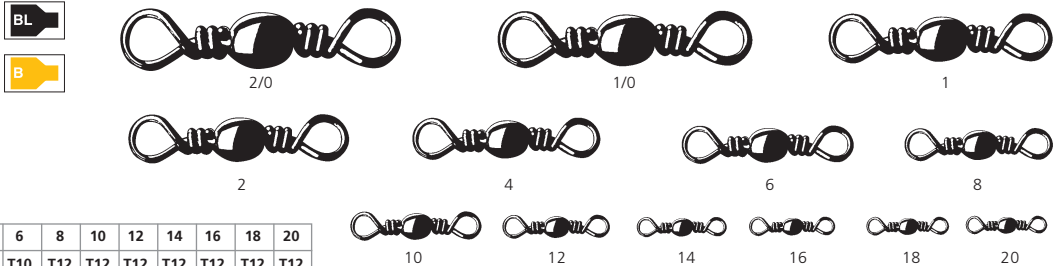

You Never Know
What's Down
There...

77121
FLY LINE PIN

Slices in shank. Bronzed.

SIZE	9	10
PACK CODE	12, 3K	12, 3K

77145
SNAP HOOK

Ringed. Bronzed.

SIZE	1	2	3
PACK CODE	12, 3V	12, 3V	12, 3V

77210
77210B
BARREL SWIVEL

Solid no-twist protection. Solid collar and 3-twist wire eyes.

77210													
SIZE	2/0	1/0	1	2	4	6	8	10	12	14	16	18	20
PACK CODE	T4	T5	T6	T7	T8	T10	T12	T12	T12	T12	T12	T12	T12
B/S LBS	T4	T5	T6	T7	T8	T10	T12	T12	T12	T12	T12	T12	T12
B/S KG	T4	T5	T6	T7	T8	T10	T12	T12	T12	T12	T12	T12	T12

Extra-strength. Nickel.

SIZE	12.4	11.2	10.0	8.6	7.6	6.7	5.6	4.9	4.1	3.6
PACK CODE	T4	T5	T6	T7	T8	T9	T10	T10	T11	T12
B/S LBS	96	80	67	56	44	38	29	22	20	16
B/S KG	43	36	30	25	20	17	13	10	9	7

LS35WSL
LINE SLIDA
WITH SNAPLINK

SIZE	30/80	30/50	30/30	30/20	30/15	18/30	18/20	18/15
PACK CODE	L3	L3	L3	L3	L3	L3	L3	L3
B/S LBS	80	50	30	20	15	30	20	15
B/S KG	36	23	14	9	7	14	9	7
LEADER INCH	11.8	11.8	11.8	11.8	11.8	7.1	7.1	7.1
LEADER CM	30	30	30	30	30	18	18	18