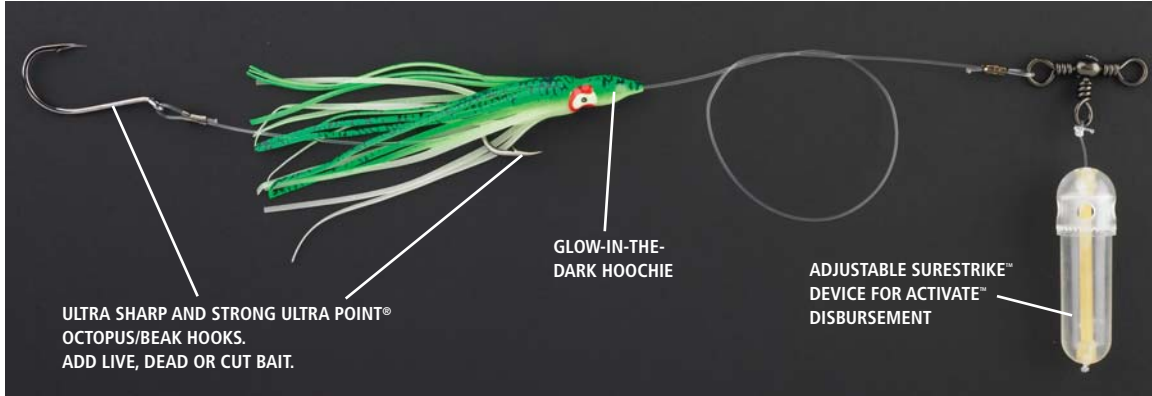

BOTTOM FISHING RIGS

Effective bottom fishing rig with Surestrike™ device for disbursement of Activate™ pheromone attractant.

BF554BLN

Pound test: 150 lb
Mustad Pro-Plus Ultra Line™
Color: Glow green
Leader length: 22"

Pack code	Size
U76	8/0

Octopus/beak hook 92554npbln opti-angle needle point, chemically sharpened, nor-tempered, forged, reversed, 2 extra strong, turned up eye, black nickel.