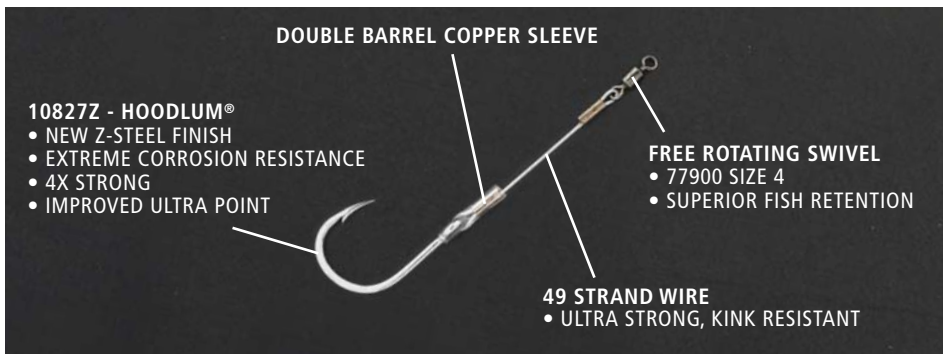

Pound test: 150 lb
Leader length: 1.25" 2X short leader

ARS1S

New Z-Steel Finish – Extreme Corrosion Resistance!

Pound test: 150 lb
Leader length: 1.9" 1X short leader

ARSML

New Z-Steel Finish – Extreme Corrosion Resistance!

Pound test: 200 lb
Leader length: 2.25" Medium leader

ARS1L

New Z-Steel Finish – Extreme Corrosion Resistance!

Pound test: 200 lb
Leader length: 2.75" 1X long leader

Hoodlum® hook, opti-angle needle point, chemically sharpened, nor-tempered, forged, 4 extra strong, ringed, Z-steel.

RIGGING INSTRUCTIONS

SINGLE HOOK ON 49 STRAND WIRE LEADER

ARS49

New Z-Steel Finish – Extreme Corrosion Resistance!

Pound test: 90 lb
Leader length: 1.9" 1X short leader

ARL49

New Z-Steel Finish – Extreme Corrosion Resistance!

Pound test: 90 lb
Leader length: 2.75" 1X long leader

Hoodlum® hook, opti-angle needle point, chemically sharpened, nor-tempered, forged, 4 extra strong, ringed, Z-steel.

SIZE	7/0	5/0	3/0
PACK CODE	U7L	U7L	U7L
B/S LBS	90	90	82
B/S KG	41	41	37