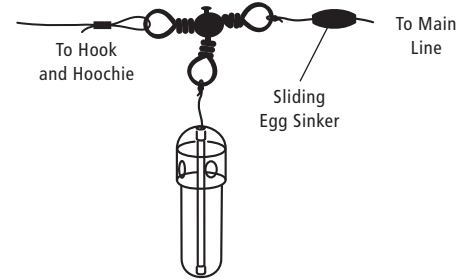

TOPWATER

Wire assist rigs are a great option on topwater plugs for Tuna, Striped Bass, Shark, Barracuda, Kingfish, Bluefish and Dolphin.

BOTTOM FISHING RIGS

Effective bottom fishing rig with Surestrike™ device for disbursement of Activate™ pheromone attractant.

Bottom fishing rigging instructions

TO FILL

- Remove cap
- Fill with activate® Bait enhancer
- Replace cap

TO ADJUST FLOW

- Turn cap to control dispersion
- Rate of dispersion is dependent on water temperature and current
- colder water= slower dispersion
 - faster current= quicker dispersion

RIGGING

ACTIVATE™ BAIT ENHANCER

Thicker, concentrated liquid for longer lasting release. convenient squeeze bottle Perfect for injecting into dead/cut bait. Also an ideal choice to use in Surestrike™ controlled release device.