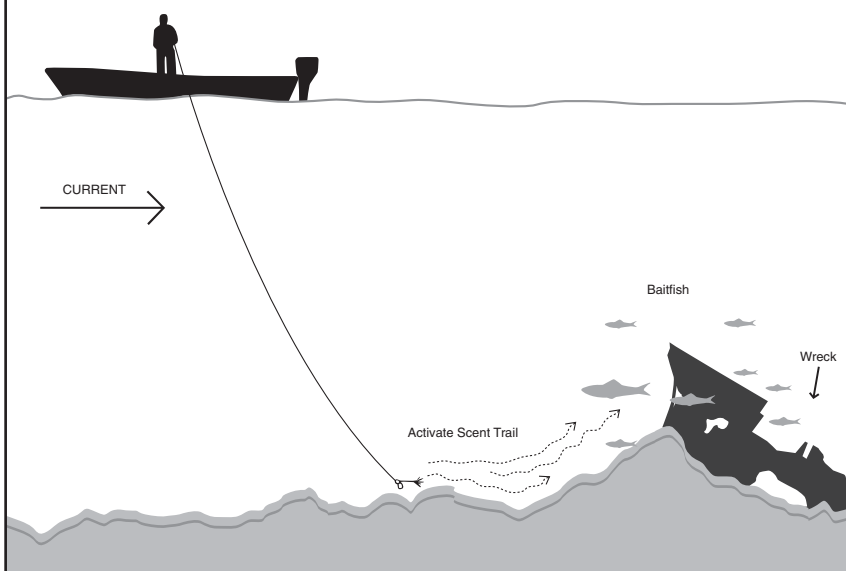

FISHING BOTTOM STRUCTURE

As ACTIVATE™ flows out of the SURESTRIKE™ device on the bottom fishing rig, it flows with the current into the wreck. this draws out the desired larger game fish to feed. As they follow the activate trail, they are drawn away from the cover, allowing the angler to hook, fight and land the fish without the fish getting back into the wreck and breaking off.