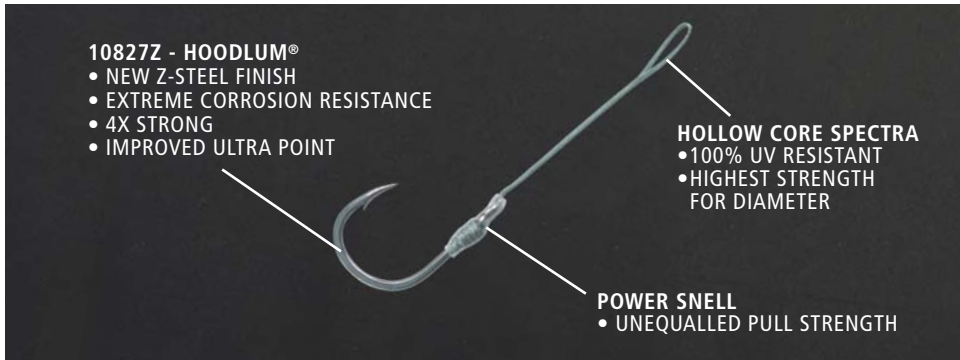

Pound test: 150 lb
Leader length: 1.25" 2X short leader

ARS1S

New Z-Steel Finish – Extreme Corrosion Resistance!

Pound test: 150 lb
Leader length: 1.9" 1X short leader

ARSML

New Z-Steel Finish – Extreme Corrosion Resistance!

Pound test: 200 lb
Leader length: 2.25" Medium leader

ARS1L

New Z-Steel Finish – Extreme Corrosion Resistance!

Pound test: 200 lb
Leader length: 2.75" 1X long leader

Hoodlum® hook, opti-angle needle point, chemically sharpened, nor-tempered, forged, 4 extra strong, ringed, Z-steel.

RIGGING INSTRUCTIONS

SINGLE HOOK ON 49 STRAND WIRE LEADER

ARS49

New Z-Steel Finish – Extreme Corrosion Resistance!

Pound test: 90 lb
Leader length: 1.9" 1X short leader

ARL49

New Z-Steel Finish – Extreme Corrosion Resistance!

Pound test: 90 lb
Leader length: 2.75" 1X long leader

Hoodlum® hook, opti-angle needle point, chemically sharpened, nor-tempered, forged, 4 extra strong, ringed, Z-steel.

SIZE	7/0	5/0	3/0
PACK CODE	U7L	U7L	U7L
B/S LBS	90	90	82
B/S KG	41	41	37