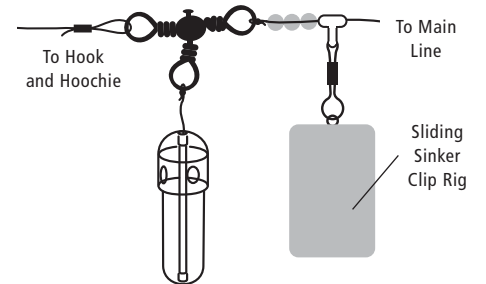

Bottom fishing rigging instructions

TO FILL

- Remove cap
- Fill with activate® Bait enhancer
- Replace cap

TO ADJUST FLOW

- Turn cap to control dispersion
- Rate of dispersion is dependent on water temperature and current
- colder water= slower dispersion
 - faster current= quicker dispersion

RIGGING

ACTIVATE™ BAIT ENHANCER

Thicker, concentrated liquid for longer lasting release. convenient squeeze bottle Perfect for injecting into dead/cut bait. Also an ideal choice to use in Surestrike™ controlled release device.